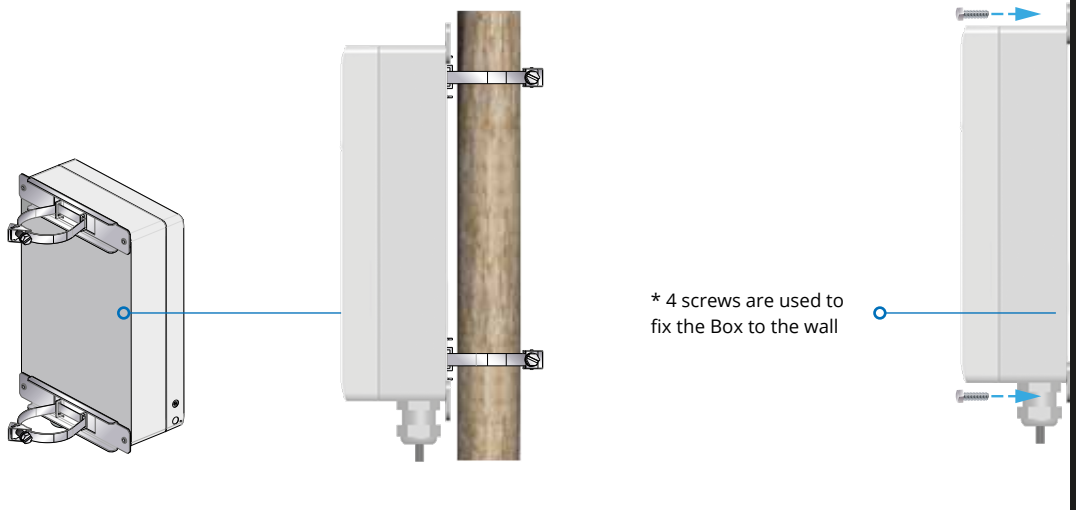

**RTX8663**  
OUTDOOR BASE STATION

The RTX8663 is our DECT multi-cell base station specifically designed for outdoor use. It supports up to 4000 base stations and 16000 handsets. It is cost effective and scalable, especially because it works well with the indoor RTX8663 base station.

## FEATURES

- IP67 rated protection
- Flammability Tested against UL746C 5V
- Suitable for outdoor or cold environments
- Impact strength IK 08
- Size is 175x250x75
- Temperature range: -20 to 60 deg Celcius
- Nano coated RTX8663 PCB
- Ultraviolet light exposure protected
- Water exposure in accordance with UL 746C

### PACKAGE

- Enclosure 175x250x75mm with some pre-installed parts:
  - RJ45 cable gland + O-ring + Counter Nut x 1 set
  - Ventilation Device x 1
  - Wall mounting lugs x 4
- Metal bracket x 1
- Plastic plate x1

### ACCESSORY

- Pole installation mounting kit: 40-140mm diameter