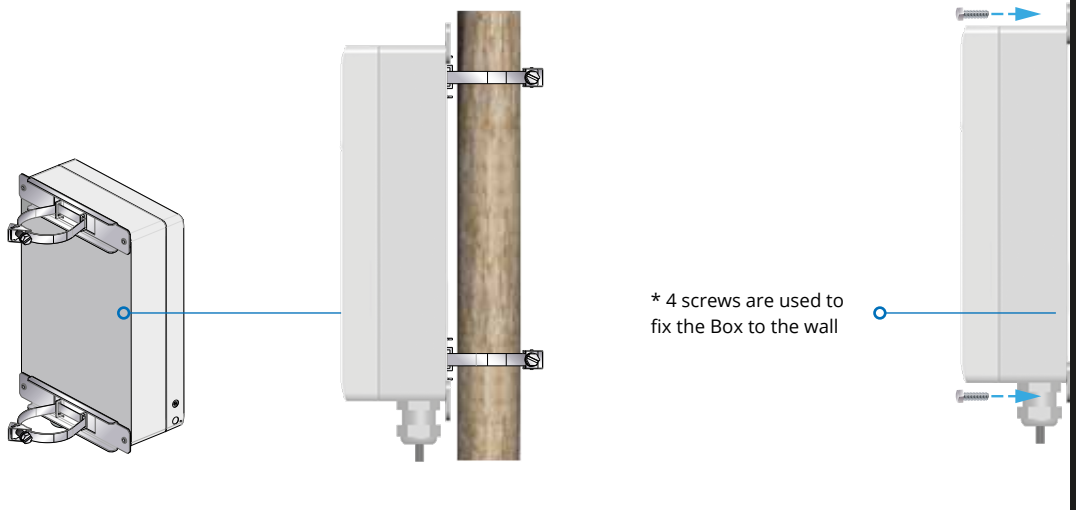

RTX8660
OUTDOOR BASE STATION

The RTX8660 is our DECT multi-cell base station specifically designed for outdoor use. It supports up to 254 base stations and 1000 handsets. It is cost effective and scalable, especially because it works well with the indoor RTX8660 base station.

FEATURES

- IP67 rated protection
- Flammability Tested against UL746C 5V
- Suitable for outdoor or cold environments
- Impact strength IK 08
- Size is 175x250x75
- Temperature range: -20 to 60 deg Celcius
- Nano coated RTX8660 PCB
- Ultraviolet light exposure protected
- Water exposure in accordance with UL 746C

PACKAGE

- Enclosure 175x250x75mm with some pre-installed parts:
 - RJ45 cable gland + O-ring + Counter Nut x 1 set
 - Ventilation Device x 1
 - Wall mounting lugs x 4
- Metal bracket x 1
- Plastic plate x1

ACCESSORY

- Pole installation mounting kit: 40-140mm diameter